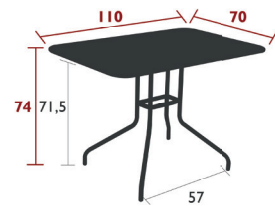

PÉTALE

7238 - TABLE 60 X 70 CM
DESIGN BY PHILIPPE MATHIEU

DOMESTIC PROFESSIONAL INTENSIVE

6⁷
IPAC

x2

25

Steel sheet table top
Tubular steel base
Tilting, tables nest for storage
Steel flap handle for opening/closing the table top
Silencing pads

18.2 kg

7237 - TABLE 110 X 70 CM
DESIGN BY PHILIPPE MATHIEU

DOMESTIC PROFESSIONAL INTENSIVE

6⁷
IPAC

x4

25

Steel sheet table top
Tubular steel base
Tilting, tables nest for storage
Steel flap handle for opening/closing the table top
Silencing pads
Table delivered assembled

20.2 kg