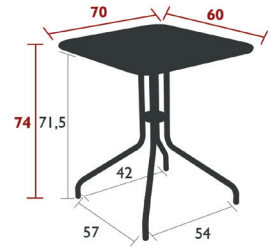

PÉTALE

7238 - TABLE 60 X 70 CM
DESIGN BY PHILIPPE MATHIEU

DOMESTIC PROFESSIONAL INTENSIVE

6⁷
IPAC

x2

25

Steel sheet table top
Tubular steel base
Tilting, tables nest for storage
Steel flap handle for opening/closing the table top
Silencing pads

18.2 kg

7237 - TABLE 110 X 70 CM
DESIGN BY PHILIPPE MATHIEU

DOMESTIC PROFESSIONAL INTENSIVE

6⁷
IPAC

x4

25

Steel sheet table top
Tubular steel base
Tilting, tables nest for storage
Steel flap handle for opening/closing the table top
Silencing pads
Table delivered assembled

20.2 kg