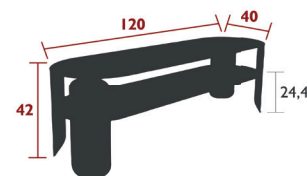

# BEBOP

5622 - LOW TABLE 120 X 70 CM - H.29 CM

DESIGN BY TRISTAN LOHNER

DOMESTIC PROFESSIONAL INTENSIVE

8  
IPAC

Aluminium sheet table top  
Curved steel sheet base  
Aluminium tube supporting cross-beam under the table top

11.4 kg

5626 - LOW TABLE 120 X 70 CM - H.42 CM

DESIGN BY TRISTAN LOHNER

DOMESTIC PROFESSIONAL INTENSIVE

8  
IPAC

Aluminium sheet table top  
Curved steel sheet base  
Aluminium tube supporting cross-beam under the table top

13.9 kg

5628 - LOW CONSOLE TABLE 120 X 40 CM - H. 42 CM

DESIGN BY TRISTAN LOHNER

NEW

DOMESTIC PROFESSIONAL INTENSIVE

8  
IPAC

Steel sheet table top  
Intermediate table top made from steel sheet  
Curved steel sheet base  
Steel tube supporting cross-beam under the table tops  
Compatible with :  
OUTDOOR CUSHION Ø 39 CM - BASICS

# BEBOP

5627 - SIDE TABLE Ø 35 CM  
DESIGN BY TRISTAN LOHNER

DOMESTIC PROFESSIONAL INTENSIVE 10 IPAC 25

Aluminium sheet table top  
Intermediate table top made from aluminium sheet  
Curved aluminium sheet base