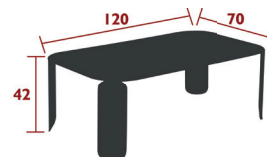

# BEBOP

5622 - LOW TABLE 120 X 70 CM - H.29 CM

DESIGN BY TRISTAN LOHNER

DOMESTIC PROFESSIONAL INTENSIVE

8  
IPAC

Aluminium sheet table top  
Curved steel sheet base  
Aluminium tube supporting cross-beam under the table top

11.4 kg

5626 - LOW TABLE 120 X 70 CM - H.42 CM

DESIGN BY TRISTAN LOHNER

DOMESTIC PROFESSIONAL INTENSIVE

8  
IPAC

Aluminium sheet table top  
Curved steel sheet base  
Aluminium tube supporting cross-beam under the table top

13.9 kg

5628 - LOW CONSOLE TABLE 120 X 40 CM - H. 42 CM

DESIGN BY TRISTAN LOHNER

NEW

DOMESTIC PROFESSIONAL INTENSIVE

8  
IPAC

Steel sheet table top  
Intermediate table top made from steel sheet  
Curved steel sheet base  
Steel tube supporting cross-beam under the table tops  
Compatible with :  
OUTDOOR CUSHION Ø 39 CM - BASICS