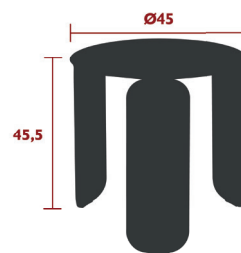

13.9 kg

5628 - LOW CONSOLE TABLE 120 X 40 CM - H. 42 CM

DESIGN BY TRISTAN LOHNER

NEW

DOMESTIC PROFESSIONAL INTENSIVE

8  
IPAC

Steel sheet table top  
Intermediate table top made from steel sheet  
Curved steel sheet base  
Steel tube supporting cross-beam under the table tops  
Compatible with :  
OUTDOOR CUSHION Ø 39 CM - BASICS

# BEBOP

5627 - SIDE TABLE Ø 35 CM  
DESIGN BY TRISTAN LOHNER

DOMESTIC PROFESSIONAL INTENSIVE 10 IPAC 25

Aluminium sheet table top  
Intermediate table top made from aluminium sheet  
Curved aluminium sheet base

3.2 kg

5610 - LOW TABLE Ø 45 CM  
DESIGN BY TRISTAN LOHNER

DOMESTIC PROFESSIONAL INTENSIVE 8 IPAC 25

Aluminium sheet table top  
Curved steel sheet base  
Aluminium tube supporting cross-beam under the table top

6.5 kg

5613 - LOW TABLE Ø 60 CM  
DESIGN BY TRISTAN LOHNER

DOMESTIC PROFESSIONAL INTENSIVE 8 IPAC 25

Aluminium sheet table top  
Curved steel sheet base  
Aluminium tube supporting cross-beam under the table top