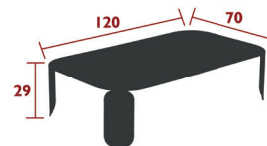

# BEBOP

5622 - LOW TABLE 120 X 70 CM - H.29 CM

DESIGN BY TRISTAN LOHNER

DOMESTIC PROFESSIONAL INTENSIVE

8  
IPAC

Aluminium sheet table top  
Curved steel sheet base  
Aluminium tube supporting cross-beam under the table top

11.4 kg

5626 - LOW TABLE 120 X 70 CM - H.42 CM

DESIGN BY TRISTAN LOHNER

DOMESTIC PROFESSIONAL INTENSIVE

8  
IPAC

Aluminium sheet table top  
Curved steel sheet base  
Aluminium tube supporting cross-beam under the table top

13.9 kg

5628 - LOW CONSOLE TABLE 120 X 40 CM - H. 42 CM

DESIGN BY TRISTAN LOHNER

NEW

DOMESTIC PROFESSIONAL INTENSIVE

8  
IPAC

Steel sheet table top  
Intermediate table top made from steel sheet  
Curved steel sheet base  
Steel tube supporting cross-beam under the table tops  
Compatible with :  
OUTDOOR CUSHION Ø 39 CM - BASICS