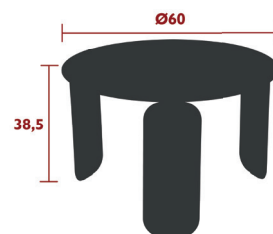

# BEBOP

5627 - SIDE TABLE Ø 35 CM  
DESIGN BY TRISTAN LOHNER

DOMESTIC PROFESSIONAL INTENSIVE 10 IPAC 25

Aluminium sheet table top  
Intermediate table top made from aluminium sheet  
Curved aluminium sheet base

3.2 kg

5610 - LOW TABLE Ø 45 CM  
DESIGN BY TRISTAN LOHNER

DOMESTIC PROFESSIONAL INTENSIVE 8 IPAC 25

Aluminium sheet table top  
Curved steel sheet base  
Aluminium tube supporting cross-beam under the table top

6.5 kg

5613 - LOW TABLE Ø 60 CM  
DESIGN BY TRISTAN LOHNER

DOMESTIC PROFESSIONAL INTENSIVE 8 IPAC 25

Aluminium sheet table top  
Curved steel sheet base  
Aluminium tube supporting cross-beam under the table top

6.8 kg

5616 - LOW TABLE Ø 80 CM  
DESIGN BY TRISTAN LOHNER

DOMESTIC PROFESSIONAL INTENSIVE 8 IPAC 25

Aluminium sheet table top  
Curved steel sheet base  
Aluminium tube supporting cross-beam under the table top