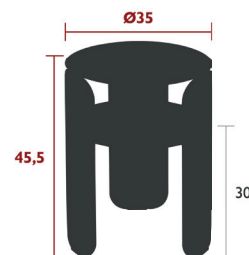

11.4 kg

5626 - LOW TABLE 120 X 70 CM - H.42 CM

DESIGN BY TRISTAN LOHNER

DOMESTIC PROFESSIONAL INTENSIVE

8  
IPAC

Aluminium sheet table top  
Curved steel sheet base  
Aluminium tube supporting cross-beam under the table top

13.9 kg

5628 - LOW CONSOLE TABLE 120 X 40 CM - H. 42 CM

DESIGN BY TRISTAN LOHNER

NEW

DOMESTIC PROFESSIONAL INTENSIVE

8  
IPAC

Steel sheet table top  
Intermediate table top made from steel sheet  
Curved steel sheet base  
Steel tube supporting cross-beam under the table tops  
Compatible with :  
OUTDOOR CUSHION Ø 39 CM - BASICS

# BEBOP

5627 - SIDE TABLE Ø 35 CM  
DESIGN BY TRISTAN LOHNER

DOMESTIC PROFESSIONAL INTENSIVE 10 IPAC 25

Aluminium sheet table top  
Intermediate table top made from aluminium sheet  
Curved aluminium sheet base

3.2 kg

5610 - LOW TABLE Ø 45 CM  
DESIGN BY TRISTAN LOHNER

DOMESTIC PROFESSIONAL INTENSIVE 8 IPAC 25

Aluminium sheet table top  
Curved steel sheet base  
Aluminium tube supporting cross-beam under the table top