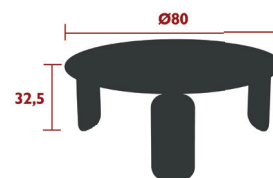

# BEBOP

5627 - SIDE TABLE Ø 35 CM  
DESIGN BY TRISTAN LOHNER

DOMESTIC PROFESSIONAL INTENSIVE 10 IPAC 25

Aluminium sheet table top  
Intermediate table top made from aluminium sheet  
Curved aluminium sheet base

3.2 kg

5610 - LOW TABLE Ø 45 CM  
DESIGN BY TRISTAN LOHNER

DOMESTIC PROFESSIONAL INTENSIVE 8 IPAC 25

Aluminium sheet table top  
Curved steel sheet base  
Aluminium tube supporting cross-beam under the table top

6.5 kg

5613 - LOW TABLE Ø 60 CM  
DESIGN BY TRISTAN LOHNER

DOMESTIC PROFESSIONAL INTENSIVE 8 IPAC 25

Aluminium sheet table top  
Curved steel sheet base  
Aluminium tube supporting cross-beam under the table top

6.8 kg

5616 - LOW TABLE Ø 80 CM  
DESIGN BY TRISTAN LOHNER

DOMESTIC PROFESSIONAL INTENSIVE 8 IPAC 25

Aluminium sheet table top  
Curved steel sheet base  
Aluminium tube supporting cross-beam under the table top