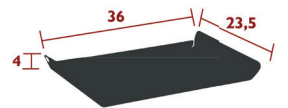

Steel sheet

- 317121 ● Acapulco Blue
- 317182 ● Cactus
- 3171A5 ● Clay Grey
- 3171B9 ● Black Cherry
- 317120 ● Red Ochre
- 317145 ● Capucine

NEW
NEW
NEW
NEW

- 3171C6 ● Honey
- 317147 ● Anthracite
- 3171A6 ● Frosted Lemon
- 317183 ● Opaline Green
- 3171D2 ● Gingerbread

NEW
NEW
NEW
NEW

0.6 kg

3172 - TRAY 23 X 17 CM
DESIGN BY STUDIO FERMOB

NEW

DOMESTIC PROFESSIONAL INTENSIVE