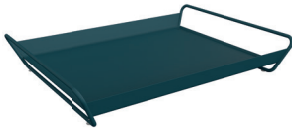

ALTO

3170 - TRAY 53 X 38.5 CM
DESIGN BY STUDIO FERMOB

DOMESTIC PROFESSIONAL INTENSIVE

Steel sheet
Steel wire handles

- 317021 ● Acapulco Blue
- 317082 ● Cactus
- 3170A5 ● Clay Grey
- 3170B9 ● Black Cherry
- 317020 ● Red Ochre
- 317045 ● Capucine

NEW
NEW

NEW

- 3170C6 ● Honey
- 317047 ● Anthracite
- 3170A6 ● Frosted Lemon
- 317083 ● Opaline Green
- 3170D2 ● Gingerbread

NEW
NEW
NEW
NEW

2 kg

3171 - TRAY 36 X 23.5 CM
DESIGN BY STUDIO FERMOB

DOMESTIC PROFESSIONAL INTENSIVE

Steel sheet

- 317121 ● Acapulco Blue
- 317182 ● Cactus
- 3171A5 ● Clay Grey
- 3171B9 ● Black Cherry
- 317120 ● Red Ochre
- 317145 ● Capucine

NEW
NEW
NEW
NEW

- 3171C6 ● Honey
- 317147 ● Anthracite
- 3171A6 ● Frosted Lemon
- 317183 ● Opaline Green
- 3171D2 ● Gingerbread