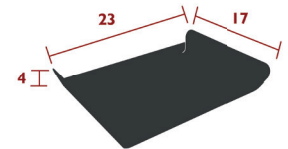

Steel sheet

- 317221 ● Acapulco Blue
- 317282 ● Cactus
- 3172A5 ● Clay Grey
- 3172B9 ● Black Cherry
- 317220 ● Red Ochre
- 317245 ● Capucine

- 3172C6 ● Honey
- 317247 ● Anthracite
- 3172A6 ● Frosted Lemon
- 317283 ● Opaline Green
- 3172D2 ● Gingerbread

NEW
NEW
NEW
NEW