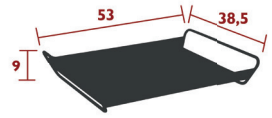

Steel sheet
Steel wire handles

- 317021 ● Acapulco Blue
- 317082 ● Cactus
- 3170A5 ● Clay Grey
- 3170B9 ● Black Cherry
- 317020 ● Red Ochre
- 317045 ● Capucine

NEW
NEW

NEW

- 3170C6 ● Honey
- 317047 ● Anthracite
- 3170A6 ● Frosted Lemon
- 317083 ● Opaline Green
- 3170D2 ● Gingerbread

NEW
NEW
NEW
NEW

2 kg

3171 - TRAY 36 X 23.5 CM
DESIGN BY STUDIO FERMOB

DOMESTIC PROFESSIONAL INTENSIVE