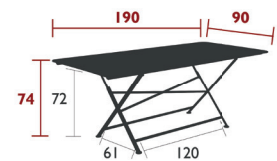

CARGO

0248 - TABLE 128 X 90 CM
 DESIGN BY STUDIO FERMOB

DOMESTIC PROFESSIONAL **INTENSIVE** 6 IPAC x6 17

Steel sheet table top
 Steel angle base
 Available colours: see limited colour chart
 Compatible with :
 TABLE 190 X 90 CM - CARGO
 TABLE 128 x 128 CM - CARGO

27.50 kg

0241 - TABLE 128 X 128 CM
 DESIGN BY STUDIO FERMOB

DOMESTIC PROFESSIONAL **INTENSIVE** 6 IPAC x8 17

Steel sheet table top
 Steel angle base
 Available colours: see limited colour chart
 Compatible with :
 TABLE 128 X 90 CM - CARGO

29 kg

0247 - TABLE 190 X 90 CM
 DESIGN BY STUDIO FERMOB

DOMESTIC PROFESSIONAL **INTENSIVE** 6 IPAC x10 17

Steel sheet table top
 Steel angle base
 Available colours: see limited colour chart
 Compatible with :
 TABLE 128 X 90 CM - CARGO

39.5 kg

6-10 PEOPLE,
 3 STANDARD TABLE FORMATS THAT CAN
 BE COMBINED