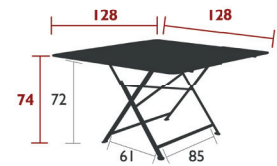

CARGO

0248 - TABLE 128 X 90 CM
 DESIGN BY STUDIO FERMOB

DOMESTIC PROFESSIONAL **INTENSIVE** 6 IPAC x6 17

Steel sheet table top
 Steel angle base
 Available colours: see limited colour chart
 Compatible with :
 TABLE 190 X 90 CM - CARGO
 TABLE 128 x 128 CM - CARGO

27.50 kg

0241 - TABLE 128 X 128 CM
 DESIGN BY STUDIO FERMOB

DOMESTIC PROFESSIONAL **INTENSIVE** 6 IPAC x8 17

Steel sheet table top
 Steel angle base
 Available colours: see limited colour chart
 Compatible with :
 TABLE 128 X 90 CM - CARGO

29 kg

0247 - TABLE 190 X 90 CM
 DESIGN BY STUDIO FERMOB

DOMESTIC PROFESSIONAL **INTENSIVE** 6 IPAC x10 17

Steel sheet table top
 Steel angle base
 Available colours: see limited colour chart
 Compatible with :
 TABLE 128 X 90 CM - CARGO

39.5 kg

6-10 PEOPLE,
 3 STANDARD TABLE FORMATS THAT CAN
 BE COMBINED