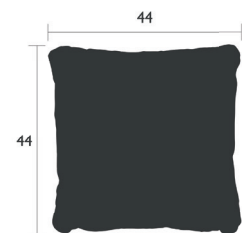

0.53 kg

2694 - OUTDOOR CUSHION 35 X 70 CM