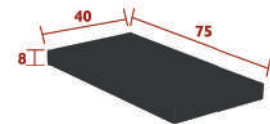

Compatible with :
 2-SEATER PROTECTIVE COVER - BELLEVIE

30.2 kg

8452 - RECTANGULAR CONNECTING SHELF
 DESIGN BY PAGNON & PELHAÏTRE

DOMESTIC PROFESSIONAL INTENSIVE

8 IPAC

Steel sheet
 Max. load: 60 kg

4.5 kg

8409 - ARMREST SHELF