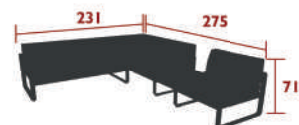

DOMESTIC PROFESSIONAL **INTENSIVE**

10
IPAC

4

25

1-seater left module (8511)
 1 rectangular connecting shelf (8452)
 1-seater central module (8510)
 1-seater corner module (8540)
 2-seater right module (8522)

83 kg

8587XXYY - COMPOSITION 3B
 DESIGN BY PAGNON & PELHAÏTRE

DOMESTIC PROFESSIONAL **INTENSIVE**

10
IPAC

4

25

2-seater left module (8521)
 1-seater corner module (8540)
 1-seater central module (8510)
 1 rectangular connecting shelf (8452)
 1-seater right module (8512)