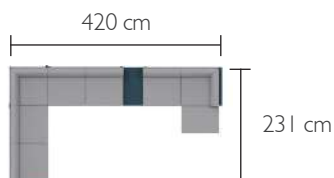

L-SHAPED COMPOSITION

DO
x6-7

8521 - 2-seater left module
8540 - 1-seater corner module
8520 - 1 module central 2 places
8452 - 1 rectangular connecting shelf
8524 - 2-seater right corner module
8490 - 1-seater ottoman