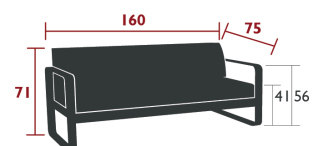

Flat aluminium frame
Perforated aluminium sheet seat
Tubular aluminium backrest
Flat aluminium armrests
Flame retardant treatment available on request for the UK market
- under study
Compatible with :
2-SEATER PROTECTIVE COVER - BELLEVIE
ARMREST SHELF - BELLEVIE