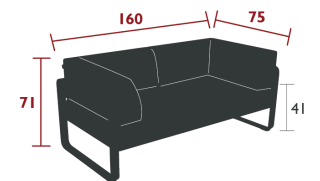

39 kg

Compatible with :
 3-SEATER PROTECTIVE COVER - BELLEVIE
 ARMREST SHELF - BELLEVIE

8525XXYY - 2-SEATER CLUB SOFA
 DESIGN BY PAGNON & PELHAÏTRE

DOMESTIC PROFESSIONAL **INTENSIVE** 10 IPAC 2 4 25 30°

Flat aluminium frame
 Perforated aluminium sheet seat
 Tubular aluminium backrest
 Flat aluminium armrests
 Flame retardant treatment available on request for the UK market
 - under study