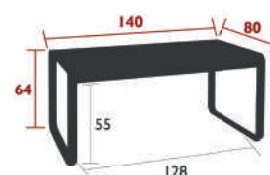

Steel sheet table top
Flat aluminium base
Set of 2 leg risers provided for rain runoff
Compatible with :
PROTECTIVE COVER 160 X 100 CM FOR TABLE - COVERS