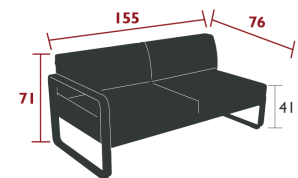

19.3 kg

8521XXYY - 2-SEATER LEFT MODULE
 DESIGN BY PAGNON & PELHAÏTRE

DOMESTIC | PROFESSIONAL | INTENSIVE

10 IPAC

2

4

25

Flat aluminium frame
 Perforated aluminium sheet seat
 Tubular aluminium backrest
 Flat aluminium armrests
 2 connecting strips provided to secure the modules together
 Flame retardant treatment available on request for the UK market
 - under study
 Compatible with :
 ARMREST SHELF - BELLEVIE
 2-SEATER PROTECTIVE COVER - BELLEVIE