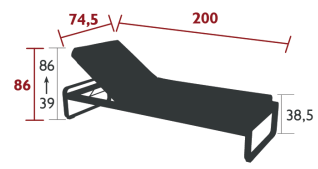

NEW

DOMESTIC | PROFESSIONAL | INTENSIVE

10
IPAC

4

25

Aluminium frame
 Perforated aluminium sheet bed
 Adjustable backrest 3 positions (0°-31°-51°)
 Adjustment system : painted steel wire
 Compatible with :
 HEADREST PREMIUM SUNLOUNGER - BELLEVIE
 PROTECTIVE COVER FOR PREMIUM SUNLOUNGER - BELLEVIE