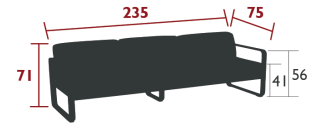

28 kg

BELLEVIE LOUNGE

ARMCHAIRS, SEATER OTTOMANS AND SOFAS

8480XXYY - 3-SEATER SOFA
 DESIGN BY PAGNON & PELHAÏTRE

DOMESTIC PROFESSIONAL **INTENSIVE** 10 IPAC 3 4 25 30°

Flat aluminium frame
 Perforated aluminium sheet seat
 Tubular aluminium backrest
 Flat aluminium armrests
 Central leg to strengthen the frame, angle bracket to strengthen the backrest
 Flame retardant treatment available on request for the UK market
 - under study