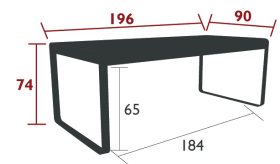

BELLEVIE PREMIUM

8418 - BENCH

DESIGN BY PAGNON & PELHAÏTRE

DOMESTIC PROFESSIONAL INTENSIVE

8
IPAC

D
x3

25

Flat aluminium frame
Steel sheet seat
Reinforced parts :
Strengthened crosspieces for intensive use
Drilled base for ground mounting

15.5 kg

8432 - TABLE 196 X 90 CM

DESIGN BY PAGNON & PELHAÏTRE

DOMESTIC PROFESSIONAL INTENSIVE

8
IPAC

D
x8

25

Steel sheet table top
Flat aluminium base
Reinforced parts :
Steel table top (thickness : 1.5mm)
Strengthened crosspieces for intensive use
Drilled base for ground mounting
Set of 2 leg risers provided for rain runoff
Compatible with :
PROTECTIVE COVER 210 X 100 FOR TABLE - COVERS

51 kg