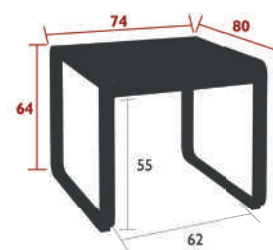

DESIGN BY PAGNON & PELHAÏTRE

NEW

DOMESTIC PROFESSIONAL INTENSIVE

8
IPAC

Steel sheet table top
Flat aluminium base

25,5 kg

8459 - MID-HEIGHT TABLE 74 X 80 CM

DESIGN BY PAGNON & PELHAÏTRE

DOMESTIC PROFESSIONAL INTENSIVE

8
IPAC

Steel sheet table top
Flat aluminium base

20.5 kg

8457 - MID-HEIGHT TABLE 140 X 80 CM

DESIGN BY PAGNON & PELHAÏTRE

DOMESTIC PROFESSIONAL INTENSIVE

8
IPAC