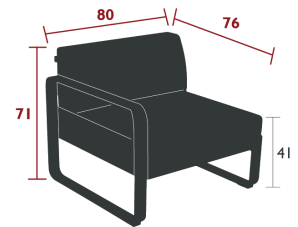

DOMESTIC | PROFESSIONAL | INTENSIVE

10 IPAC

4

25

Flat aluminium frame
 Perforated aluminium sheet seat
 Tubular aluminium backrest
 Flat aluminium armrests
 2 connecting strips provided to secure the modules together
 Flame retardant treatment available on request for the UK market
 - under study
 Compatible with :
 ARMREST SHELF - BELLEVIE
 ARMCHAIR PROTECTIVE COVER - BELLEVIE