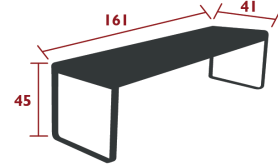

14 kg

8415 - BENCH WITH BACKREST

DESIGN BY PAGNON & PELHAÏTRE

DOMESTIC | PROFESSIONAL | INTENSIVE

8 IPAC

3

25