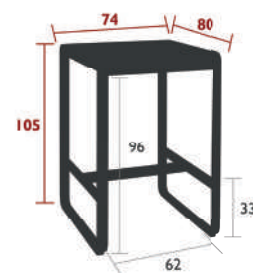

10
IPAC

Flat aluminium frame
Aluminium sheet seat

6.5 kg

8467 - HIGH TABLE 74 X 80 CM

DESIGN BY PAGNON & PELHAÏTRE

DOMESTIC PROFESSIONAL INTENSIVE

8
IPAC

Steel sheet table top
Flat aluminium base
Aluminium profile cross-piece for footrest

26 kg

8464 - HIGH TABLE 140 X 80 CM

DESIGN BY PAGNON & PELHAÏTRE

DOMESTIC PROFESSIONAL INTENSIVE

8
IPAC

Steel sheet table top
Flat aluminium base
Aluminium profile cross-piece for footrest
Set of 2 leg risers provided for rain runoff
Compatible with :
PROTECTIVE COVER 160 X 100 CM FOR TABLE - COVERS