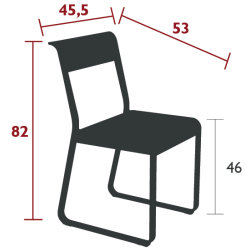

81

BELLEVIE DINING

8402 - CHAIR V2

DESIGN BY PAGNON & PELHAÏTRE

DOMESTIC PROFESSIONAL INTENSIVE

8
IPAC

Flat aluminium frame
Steel sheet seat
Aluminium moulded backrest

7.5 kg