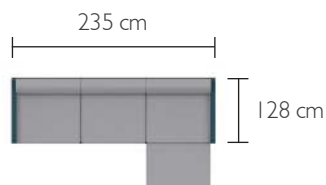

BELLEVIE LOUNGE

AN INFINITY OF COMPOSITIONS AVAILABLE ON REQUEST

STRAIGHT COMPOSITION

DO
x3

8480 - 3-seater sofa
8490 - 1-seater ottoman