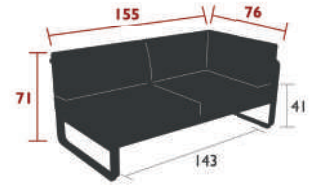

30.2 kg

BELLEVIE LOUNGE

MODULAR ARMCHAIRS AND SOFAS

8524XXYY - 2-SEATER RIGHT CORNER MODULE
 DESIGN BY PAGNON & PELHAÏTRE

DOMESTIC PROFESSIONAL INTENSIVE

10 IPAC

Flat aluminium frame
 Perforated aluminium sheet seat
 Aluminium tubular backrest
 Flat aluminium armrests
 2 connecting strips provided to secure the modules together
 Flame retardant treatment available on request for the UK market
 - under study

Compatible with :
 2-SEATER PROTECTIVE COVER - BELLEVIE

30.2 kg

8452 - RECTANGULAR CONNECTING SHELF
 DESIGN BY PAGNON & PELHAÏTRE

DOMESTIC PROFESSIONAL INTENSIVE

8 IPAC

Steel sheet
 Max. load: 60 kg

4.5 kg

8409 - ARMREST SHELF