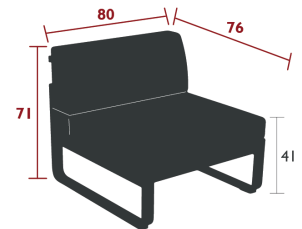

29 kg

BELLEVIE LOUNGE

MODULAR ARMCHAIRS AND SOFAS

8510XXYY - 1-SEATER CENTRAL MODULE
 DESIGN BY PAGNON & PELHAÏTRE

DOMESTIC | PROFESSIONAL | INTENSIVE | 10 IPAC | 4 | 25 | 30

Flat aluminium frame
 Perforated aluminium sheet seat
 Aluminium tubular backrest
 4 connecting strips provided to secure the modules together
 Flame retardant treatment available on request for the UK market
 - under study
 Compatible with :
 1-SEATER PROTECTIVE COVER - BELLEVIE