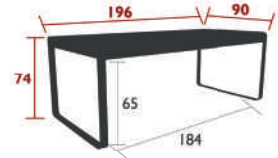

8 IPAC

2

25

Steel sheet table top
Flat aluminium base

21 kg

8425 - TABLE 140 X 80 CM

DESIGN BY PAGNON & PELHAÏTRE

DOMESTIC | PROFESSIONAL | INTENSIVE

8 IPAC

4

25

Steel sheet table top
Flat aluminium base
Set of 2 leg risers provided for rain runoff
Compatible with :
PROTECTIVE COVER 160 X 100 CM FOR TABLE - COVERS

29.6 kg

BELLEVIE DINING

8420 - TABLE 196 X 90 CM
 DESIGN BY PAGNON & PELHAÏTRE

29 kg

8434 - TABLE 196 X 90 CM - WITH STORAGE
 DESIGN BY PAGNON & PELHAÏTRE

DOMESTIC PROFESSIONAL INTENSIVE 9 IPAC x 8 25

Aluminium sheet table top
 Flat aluminium base
 4 teak covers
 Set of 2 leg risers provided for rain runoff
 Compatible with :
 PROTECTIVE COVER 210 X 100 FOR TABLE - COVERS