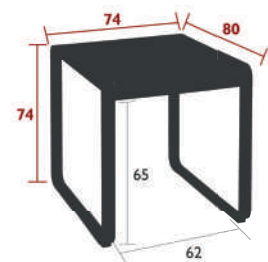

8 IPAC

3

25

Flat aluminium frame
Steel sheet seat
Aluminium sheet backrest

18 kg

8428 - TABLE 74 X 80 CM

DESIGN BY PAGNON & PELHAÏTRE

DOMESTIC | PROFESSIONAL | INTENSIVE

8 IPAC

2

25

Steel sheet table top
Flat aluminium base

21 kg

8425 - TABLE 140 X 80 CM

DESIGN BY PAGNON & PELHAÏTRE

DOMESTIC | PROFESSIONAL | INTENSIVE