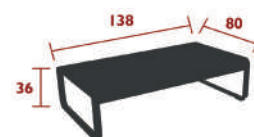

DESIGN BY PAGNON & PELHAÏTRE

NEW

DOMESTIC PROFESSIONAL INTENSIVE

8
IPAC

Steel sheet table top
Flat aluminium base

25,5 kg

8459 - MID-HEIGHT TABLE 74 X 80 CM

DESIGN BY PAGNON & PELHAÏTRE

DOMESTIC PROFESSIONAL INTENSIVE

8
IPAC

Steel sheet table top
Flat aluminium base

20.5 kg

8457 - MID-HEIGHT TABLE 140 X 80 CM

DESIGN BY PAGNON & PELHAÏTRE

DOMESTIC PROFESSIONAL INTENSIVE

8
IPAC