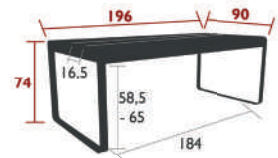

8 IPAC

4

25

Steel sheet table top
Flat aluminium base
Set of 2 leg risers provided for rain runoff
Compatible with :
PROTECTIVE COVER 160 X 100 CM FOR TABLE - COVERS

29.6 kg

BELLEVIE DINING

8420 - TABLE 196 X 90 CM
 DESIGN BY PAGNON & PELHAÏTRE

DOMESTIC PROFESSIONAL INTENSIVE 10 IPAC x 8 25

Aluminium sheet table top
 Flat aluminium base
 Set of 2 leg risers provided for rain runoff
 Compatible with :
 PROTECTIVE COVER 210 X 100 FOR TABLE - COVERS

29 kg

8434 - TABLE 196 X 90 CM - WITH STORAGE
 DESIGN BY PAGNON & PELHAÏTRE

DOMESTIC PROFESSIONAL INTENSIVE 9 IPAC x 8 25

Aluminium sheet table top
 Flat aluminium base
 4 teak covers
 Set of 2 leg risers provided for rain runoff
 Compatible with :
 PROTECTIVE COVER 210 X 100 FOR TABLE - COVERS