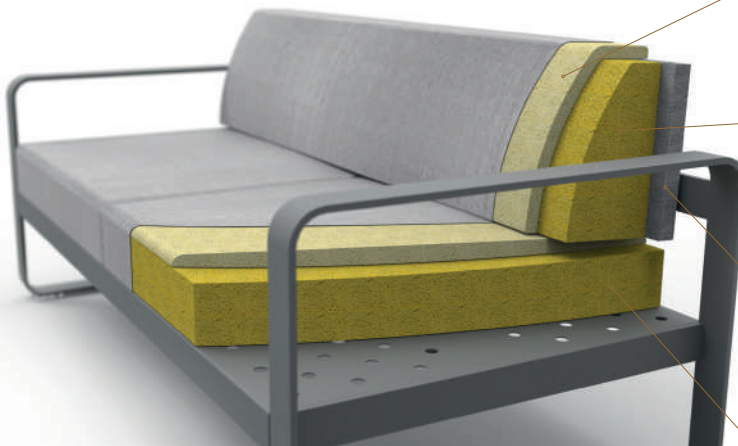

FILLING : HIGH-RESILIENCE POLYURETHANE FOAM

DINING ARMCHAIR

Comfort foam
density 20 kg/m³
thickness 30 mm

High-resilience foam
density 35 kg/m³
thickness 70 mm

Comfort foam
density 20 kg/m³
thickness 30 mm

High-resilience foam
density 35 kg/m³
thickness 50 mm

High-resilience PU foam: Polyurethane-based foam chosen by Fermob for its **ability to return to its initial shape after being deformed**, even after a long period of use.

SOFAS, LOW ARMCHAIRS AND MODULAR FURNITURE

Comfort foam
density 17 kg/m³
thickness 20 mm

High-resilience foam
density 30 kg/m³
thickness 140 mm

Firm foam
density 65 kg/m³
thickness 40 mm

High-resilience foam
density 35 kg/m³
thickness 90 mm

PREMIUM SUNLOUNGER

Comfort foam
density 17 kg/m³
thickness 30 mm

High-resilience foam
density 35 kg/m³
thickness 70 mm

Comfort foam
density 17 kg/m³