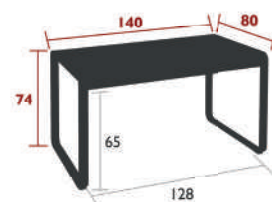

8 IPAC

3

25

Flat aluminium frame
Steel sheet seat
Aluminium sheet backrest

18 kg

8428 - TABLE 74 X 80 CM

DESIGN BY PAGNON & PELHAÏTRE

DOMESTIC | PROFESSIONAL | INTENSIVE

8 IPAC

2

25

Steel sheet table top
Flat aluminium base

21 kg

8425 - TABLE 140 X 80 CM

DESIGN BY PAGNON & PELHAÏTRE

DOMESTIC | PROFESSIONAL | INTENSIVE

8 IPAC

4

25

Steel sheet table top
Flat aluminium base
Set of 2 leg risers provided for rain runoff
Compatible with :
PROTECTIVE COVER 160 X 100 CM FOR TABLE - COVERS

29.6 kg

BELLEVIE DINING

8420 - TABLE 196 X 90 CM
 DESIGN BY PAGNON & PELHAÏTRE