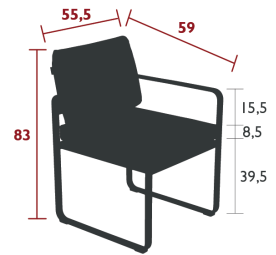

BELLEVIE DINING

8402 - CHAIR V2

DESIGN BY PAGNON & PELHAÏTRE

DOMESTIC PROFESSIONAL INTENSIVE

8
IPAC

Flat aluminium frame
Steel sheet seat
Aluminium moulded backrest

7.5 kg

8405XXYY - DINING ARMCHAIR

DESIGN BY PAGNON & PELHAÏTRE

DOMESTIC PROFESSIONAL INTENSIVE

10
IPAC

Flat aluminium frame
Perforated aluminium sheet seat
Perforated aluminium sheet backrest
Flat aluminium armrests

10 kg

FURNITURE

The backrest cushion is held in place thanks to its sleeve that easily slips over the armchair's frame.