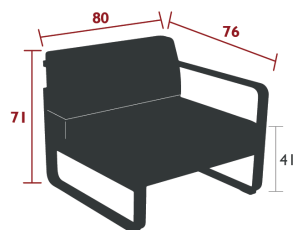

29 kg

8512XXYY - 1-SEATER RIGHT MODULE
 DESIGN BY PAGNON & PELHAÏTRE

DOMESTIC | PROFESSIONAL | INTENSIVE

10 IPAC

4

25

Flat aluminium frame
 Perforated aluminium sheet seat
 Tubular aluminium backrest
 Flat aluminium armrests
 2 connecting strips provided to secure the modules together
 Flame retardant treatment available on request for the UK market
 - under study
 Compatible with :
 PROTECTIVE COVER FOR ARMCHAIR - BELLEVIE
 ARMREST SHELF - BELLEVIE