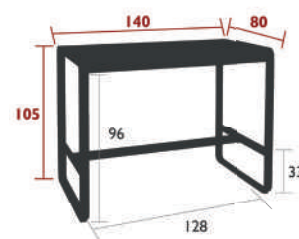

10
IPAC

Flat aluminium frame
Aluminium sheet seat

6.5 kg

8467 - HIGH TABLE 74 X 80 CM

DESIGN BY PAGNON & PELHAÏTRE

DOMESTIC PROFESSIONAL INTENSIVE

8
IPAC

Steel sheet table top
Flat aluminium base
Aluminium profile cross-piece for footrest

26 kg

8464 - HIGH TABLE 140 X 80 CM

DESIGN BY PAGNON & PELHAÏTRE

DOMESTIC PROFESSIONAL INTENSIVE

8
IPAC

Steel sheet table top
Flat aluminium base
Aluminium profile cross-piece for footrest
Set of 2 leg risers provided for rain runoff
Compatible with :
PROTECTIVE COVER 160 X 100 CM FOR TABLE - COVERS