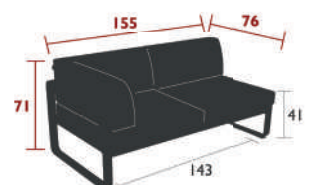

Flat aluminium frame
Perforated aluminium sheet seat
Aluminium tubular backrest
Flat aluminium armrests
2 connecting strips provided to secure the modules together
Flame retardant treatment available on request for the UK market
- under study
Compatible with :
2-SEATER PROTECTIVE COVER - BELLEVIE