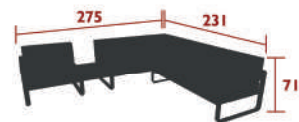

DOMESTIC PROFESSIONAL **INTENSIVE**

10
IPAC

4

25

1-seater left module (8511)
 1 rectangular connecting shelf (8452)
 1-seater central module (8510)
 1-seater corner module (8540)
 2-seater right module (8522)