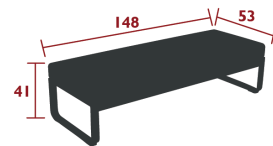

Flat aluminium frame
Perforated steel sheet seat
Flame retardant treatment available on request for the UK market
- under study
Compatible with :
2-SEATER-OTTOMAN PROTECTIVE COVER - BELLEVIE

21.2 kg

8440XXYY - ARMCHAIR
DESIGN BY PAGNON & PELHAÏTRE

DOMESTIC PROFESSIONAL INTENSIVE 10 IPAC 4 25