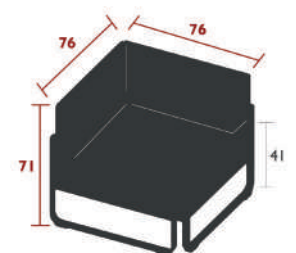

Flat aluminium frame
Perforated sheet aluminium seat
Tubular aluminium backrest
4 connecting strips provided to secure the modules together
Flame retardant treatment available on request for the UK market
- under study
Compatible with :
PROTECTIVE COVER FOR ARMCHAIR - BELLEVIE

18.5 kg

8523XXYY - 2-SEATER LEFT CORNER MODULE
DESIGN BY PAGNON & PELHAÏTRE

DOMESTIC | PROFESSIONAL | INTENSIVE | 10 IPAC | 2 | 4 | 25 | 30