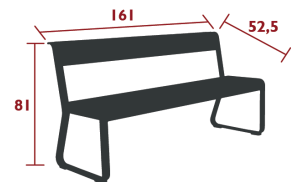

10 kg

FURNITURE

The backrest cushion is held in place thanks to its sleeve that easily slips over the armchair's frame.

BELLEVIE DINING

8410 - BENCH

DESIGN BY PAGNON & PELHAÏTRE

DOMESTIC | PROFESSIONAL | INTENSIVE

8 IPAC

3

25

Flat aluminium frame
Steel sheet seat

14 kg

8415 - BENCH WITH BACKREST

DESIGN BY PAGNON & PELHAÏTRE

DOMESTIC | PROFESSIONAL | INTENSIVE

8 IPAC

3

25

Flat aluminium frame
Steel sheet seat
Aluminium sheet backrest

18 kg

8428 - TABLE 74 X 80 CM

DESIGN BY PAGNON & PELHAÏTRE

DOMESTIC | PROFESSIONAL | INTENSIVE