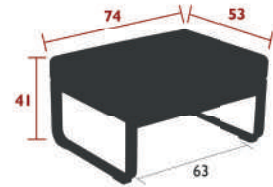

Flat aluminium frame
Perforated steel sheet seat
Flame retardant treatment available on request for the UK market
- under study
Compatible with :
1-SEATER-OTTOMAN PROTECTIVE COVER - BELLEVIE

12.5 kg

8494XXYY - 2-SEATER OTTOMAN
DESIGN BY PAGNON & PELHAÏTRE

DOMESTIC PROFESSIONAL INTENSIVE 7 IPAC 2 4 25