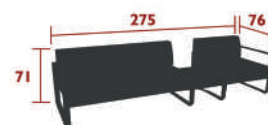

BELLEVIE LOUNGE

COMPOSITIONS

8580XXXX - COMPOSITION 1A
DESIGN BY PAGNON & PELHAÏTRE

DOMESTIC | PROFESSIONAL | INTENSIVE

10 IPAC

4

25

1-seater left module (8511)
1 rectangular connecting shelf (8452)
2-seater right module (8522)

52.8 kg

8581XXXX - COMPOSITION 1B
DESIGN BY PAGNON & PELHAÏTRE

DOMESTIC | PROFESSIONAL | INTENSIVE

10 IPAC

4

25

2-seater left module (8521)
1 rectangular connecting shelf (8452)
1-seater right module (8512)

52.8 kg

8588XXXX - COMPOSITION 2
DESIGN BY PAGNON & PELHAÏTRE

DOMESTIC | PROFESSIONAL | INTENSIVE

9 IPAC

4

25

2-seater left module (8521)
1-seater corner module (8540)
2-seater right module (8522)

76.5 kg

Steel connecting strips