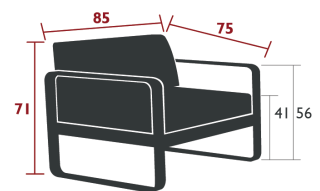

Flat aluminium frame
Perforated aluminium sheet seat
Tubular aluminium backrest
Flat aluminium armrests
Flame retardant treatment available on request for the UK market
- under study
Compatible with :
ARMCHAIR PROTECTIVE COVER - BELLEVIE
ARMREST SHELF - BELLEVIE

19.5 kg

8445XXYY - 2-SEATER SOFA
DESIGN BY PAGNON & PELHAÏTRE

DOMESTIC PROFESSIONAL INTENSIVE 10 IPAC 2 4 25