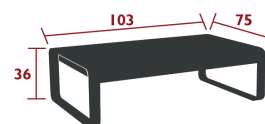

BELLEVIE LOUNGE

8450 - LOW TABLE 103 X 75 CM

DESIGN BY PAGNON & PELHAÏTRE

DOMESTIC PROFESSIONAL INTENSIVE

10
IPAC

Aluminium sheet table top
Flat aluminium base

14 kg

8453 - LARGE LOW TABLE 138 X 80 CM