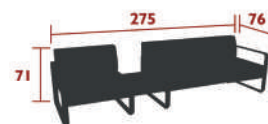

1-seater left module (8511)
 1 rectangular connecting shelf (8452)
 2-seater right module (8522)

52.8 kg

8581XXXX - COMPOSITION 1B
 DESIGN BY PAGNON & PELHAÏTRE

DOMESTIC | PROFESSIONAL | INTENSIVE

10 IPAC