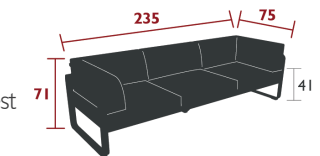

32.4 kg

Compatible with :
 2-SEATER PROTECTIVE COVER - BELLEVIE

8530XXYY - 3-SEATER CLUB SOFA
 DESIGN BY PAGNON & PELHAÏTRE

DOMESTIC PROFESSIONAL **INTENSIVE** 10 IPAC 3 4 25 30°

Flat aluminium frame
 Perforated aluminium sheet seat
 Tubular aluminium backrest
 Flat aluminium armrests
 Central leg to stiffen the frame, angle bracket to strengthen the backrest
 Flame retardant treatment available on request for the UK market
 - under study