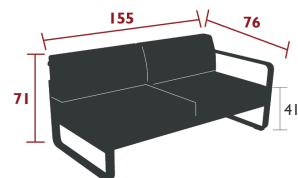

19.3 kg

8522XXYY - 2-SEATER RIGHT MODULE
 DESIGN BY PAGNON & PELHAÏTRE

DOMESTIC | PROFESSIONAL | INTENSIVE

10 IPAC

2

4

25

Flat aluminium frame
 Perforated aluminium sheet seat
 Tubular aluminium backrest
 Flat aluminium armrests
 2 connecting strips provided to secure the modules together
 Flame retardant treatment available on request for the UK market
 - under study
 Compatible with :
 ARMREST SHELF - BELLEVIE
 2-SEATER PROTECTIVE COVER - BELLEVIE