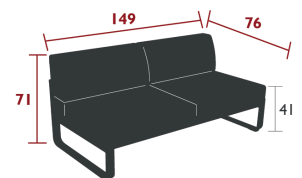

Flat aluminium frame
Perforated aluminium sheet seat
Aluminium tubular backrest
4 connecting strips provided to secure the modules together
Flame retardant treatment available on request for the UK market
- under study
Compatible with :
2-SEATER PROTECTIVE COVER - BELLEVIE

28 kg

8540XXYY - 1-SEATER CORNER MODULE
DESIGN BY PAGNON & PELHAÏTRE

NEW | DOMESTIC | PROFESSIONAL | INTENSIVE | 10 IPAC | 4 | 25 | 30