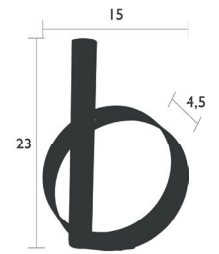

3129 - SINGLE-STEM VASE
 DESIGN BY STUDIO FERMOB

Steel sheet frame
 Removable and waterproof aluminium tube tank

- | | |
|------------------------|---------------------------------|
| 312920 ● Red Ochre | 3129C6 ● Honey |
| 312947 ● Anthracite | 312982 ● Cactus |
| 312921 ● Acapulco Blue | 3129A6 ● Frosted Lemon |
| 3129A5 ● Clay Grey | 312983 ● Opaline Green |
| 3129B9 ● Black Cherry | 3129D2 ● Gingerbread NEW |
| 312945 ● Capucine | |

0.42 kg