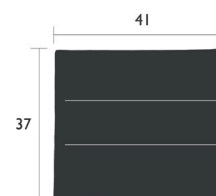

0.25 kg

278177 ● Almond Green 278175 ● Midnight Grey
 2781A8 ● Beige

2750 - OUTDOOR CUSHION 37 X 41 CM

DOMESTIC | PROFESSIONAL | INTENSIVE

OTF Batyline® Lounge fabric - high-tenacity 100% polyester thread coated in solution-dyed PVC
 Polyurethane open-cell foam, guaranteed rotproof
 Tightly woven, textile look and feel
Compatible with :
 CHAIR & ARMCHAIR - LUXEMBOURG STEEL
 CHAIR, ARMCHAIR & BAR CHAIR - LUXEMBOURG